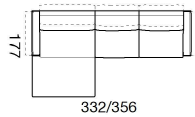

L 89 H45 D58 SH- SD-	L 50 H25 D11 SH- SD-	L 70 H25 D11 SH- SD-	L - H- D- SH- SD-	L - H- D- SH- SD-	L - H- D- SH- SD-
635	656	P 54	W29	X92	V06
rectangular ottoman	lumbar support	maxi lumbar support	593 + 601	602 + 592	220 + 210

↓ fold following the dotted line ↓

↑ fold following the dotted line ↑

paride.premium 1119

L Length - H Height - D Depth - SH Seat Height - SD Seat Depth
Dimensions refer to maximum sizes.

dimensions

L -
H- D- SH- SD-

L -
H- D- SH- SD-

version code

V07

V08

Description

593 + p63

p64 + 592

↓ fold following the dotted line ↓