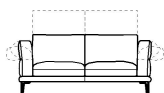

PM1001

Ottoman

↑ fold following the dotted line ↑

paride. premium 1119

L Length - H Height - D Depth - SH Seat Height - SD Seat Depth
Dimensions refer to maximum sizes.

dimensions	L 176 H77 D96 SH44 SD54	L 196 H77 D96 SH44 SD54	L 208 H77 D96 SH44 SD54	L 152 H77 D96 SH44 SD54	L 152 H77 D96 SH44 SD54
version code	200	240	300	210	220
Description	2 seater	2 1/2 seater	3 seater	1 right arm facing 2 str	1 left arm facing 2 str

L 172 H77 D96 SH44 SD54	L 172 H77 D96 SH44 SD54	L 200 H77 D96 SH44 SD54	L 200 H77 D96 SH44 SD54	L 98 H77 D162 SH44 SD120	L 98 H77 D162 SH44 SD120
251	252	592	593	410	420
1 right arm fac. 2 1/2 str	1 left arm fac. 2 1/2 str	1 raf 3 str maxi	1 laf 3 str maxi	chaise lon. raf arm fac	chaise lon. lft arm fac