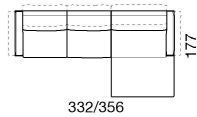

↓ fold following the dotted line ↓

↑ fold following the dotted line ↑

paride.premium 1119

L Length - H Height - D Depth - SH Seat Height - SD Seat Depth
Dimensions refer to maximum sizes.

dimensions

L -
H- D- SH- SD-

L -
H- D- SH- SD-

version code

V07

V08

Description

593 + p63

p64 + 592

↓ fold following the dotted line ↓