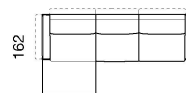

L 89 H45 D58 SH- SD-	L 50 H25 D11 SH- SD-	L 70 H25 D11 SH- SD-	L - H- D- SH- SD-	L - H- D- SH- SD-	L - H- D- SH- SD-
635	656	P 54	W29	X92	V06
rectangular ottoman	lumbar support	maxi lumbar support	593 + 601	602 + 592	220 + 210

↓ fold following the dotted line ↓