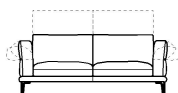

PM1001

Ottoman

↑ fold following the dotted line ↑

paride. premium 1119

L Length - H Height - D Depth - SH Seat Height - SD Seat Depth
Dimensions refer to maximum sizes.

dimensions	L 176 H77 D96 SH44 SD54	L 196 H77 D96 SH44 SD54	L 208 H77 D96 SH44 SD54	L 152 H77 D96 SH44 SD54	L 152 H77 D96 SH44 SD54
version code	200	240	300	210	220
Description	2 seater	2 1/2 seater	3 seater	1 right arm facing 2 str	1 left arm facing 2 str

L 172 H77 D96 SH44 SD54	L 172 H77 D96 SH44 SD54	L 200 H77 D96 SH44 SD54	L 200 H77 D96 SH44 SD54	L 98 H77 D162 SH44 SD120	L 98 H77 D162 SH44 SD120
251	252	592	593	410	420
1 right arm fac. 2 1/2 str	1 left arm fac. 2 1/2 str	1 raf 3 str maxi	1 laf 3 str maxi	chaise lon. raf arm fac	chaise lon. lft arm fac