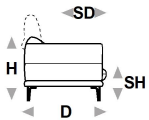

↓ fold following the dotted line ↓

↑ fold following the dotted line ↑

paride.premium 1119

L Length - H Height - D Depth - SH Seat Height - SD Seat Depth
Dimensions refer to maximum sizes.

dimensions

L -
H- D- SH- SD-

L -
H- D- SH- SD-

version code

V07

V08

Description

593 + p63

p64 + 592

↓ fold following the dotted line ↓