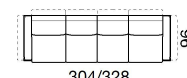

L 89 H45 D58 SH- SD-	L 50 H25 D11 SH- SD-	L 70 H25 D11 SH- SD-	L - H- D- SH- SD-	L - H- D- SH- SD-	L - H- D- SH- SD-
635	656	P 54	W29	X92	V06
rectangular ottoman	lumbar support	maxi lumbar support	593 + 601	602 + 592	220 + 210

↓ fold following the dotted line ↓