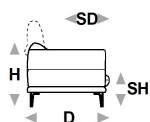

PM1001

Ottoman

↑ fold following the dotted line ↑

paride. premium 1119

L Length - H Height - D Depth - SH Seat Height - SD Seat Depth
Dimensions refer to maximum sizes.

dimensions	L 176 H77 D96 SH44 SD54	L 196 H77 D96 SH44 SD54	L 208 H77 D96 SH44 SD54	L 152 H77 D96 SH44 SD54	L 152 H77 D96 SH44 SD54
version code	200	240	300	210	220
Description	2 seater	2 1/2 seater	3 seater	1 right arm facing 2 str	1 left arm facing 2 str

L 172 H77 D96 SH44 SD54	L 172 H77 D96 SH44 SD54	L 200 H77 D96 SH44 SD54	L 200 H77 D96 SH44 SD54	L 98 H77 D162 SH44 SD120	L 98 H77 D162 SH44 SD120
251	252	592	593	410	420
1 right arm fac. 2 1/2 str	1 left arm fac. 2 1/2 str	1 raf 3 str maxi	1 laf 3 str maxi	chaise lon. raf arm fac	chaise lon. lft arm fac