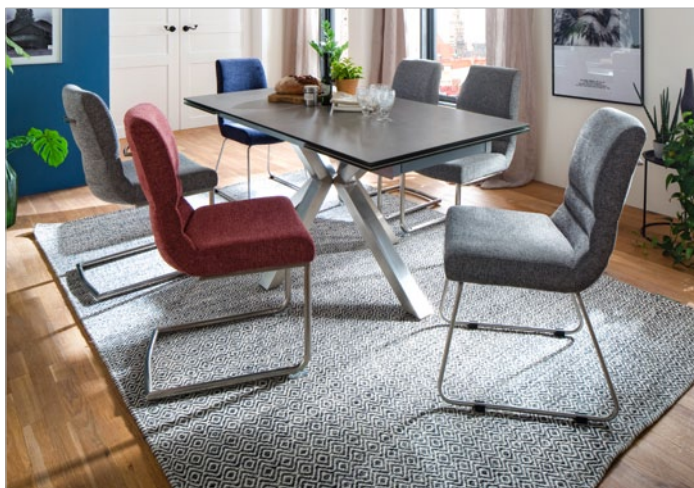

NAGANO

Dining table

NAGANO

Dining table

Dining table **NAGANO**

with front side pull-out

tabletop: ceramics / safety glass

frame: chooseable

NG16SM .. metal, matt black lacquered

Table **NAGANO** with chair **MONTERA**

Table **NAGANO** with chair **NEWCASTLE**