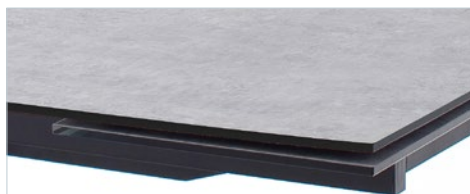

RIMINI

Dining table

RIMINI

Dining table

Dining table RIMINI
Tabletop: HPL / safety glass 10 mm
Frame: black matt lacquered
Frontside pull-out
B - H - T ca. 160(240) - 76 - 90 cm

RM16SMBO Concrete look

RM16MSB Stone look brown

RM16MSG Stone look grey

Table RIMINI with chair VALETTA

Table RIMINI with chair VALETTA

The specified measurements are approximate; we reserve the right to make technical changes and corrections to the model. Some sketches are not to scale. Please note the cm specifications. As of 07/2020