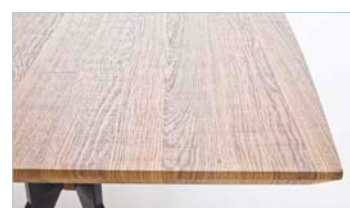

ELIOT

4-leg table

ELIOT

4-leg table

4-leg table **ELIOT**

Table top: MDF laminated, Wild Oak antique look, boat-shaped

Frame: square tube, black matt lacquered with Wild Oak antique look accents

EL16SLWE W - H - D approx. 160 - 76 - 90 cm

EL18SLWE W - H - D approx. 180 - 76 - 90 cm

Dining table **ELIOT** with cantilever chair **KIAN**

Dining table **ELIOT** with cantilever chair **OLYMPIA**