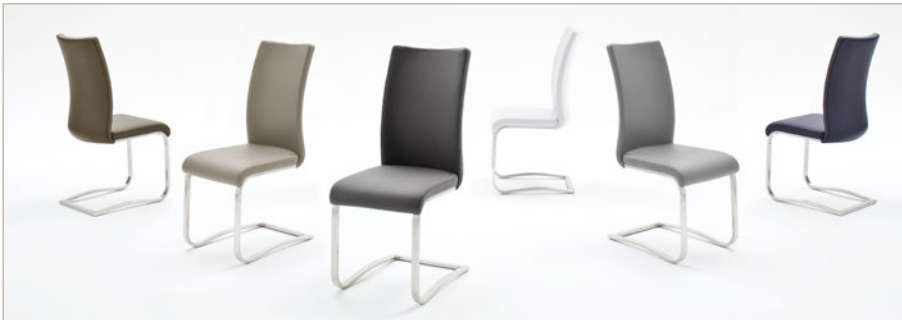

ARCO

Cantilever chair

ARCO

Cantilever chair

Cantilever chair ARCO I

Frame: flat tube , brushed stainless steel
 Cover: PU (100% polyurethan)
 Max. load: 130 kg

W - H - D: approx. 43 - 103 - 52 cm • PU: 2

ARCO1EPB brown
 ARCO1EPC cappuccino
 ARCO1EPG grey
 ARCO1EPS black
 ARCO1EPW white

Cantilever chair ARCO II

Frame: flat tube, brushed stainless steel
 Cover: leather (100% leather)
 Max. load: 130 kg

W - H - D: approx. 43 - 103 - 52 cm • PU: 2

ARCO2ELB brown
 ARCO2ELC cappuccino
 ARCO2ELG grey
 ARCO2ELN night blue
 ARCO2ELS black
 ARCO2ELW white

Cantilever chair ARCO antique look

Frame: flat tube, brushed stainless steel
 Cover: antique look (100% polyester)
 Max. load: 130 kg

W - H - D: approx. 43 - 103 - 52 cm • PU: 2

ARCE16BX brown

ARCE16GX grey

Cantilever chair ARCO I with table PAUL 6

Cantilever chair ARCO I and bench ARCO with table UBORA

Also matching ARCO benches available